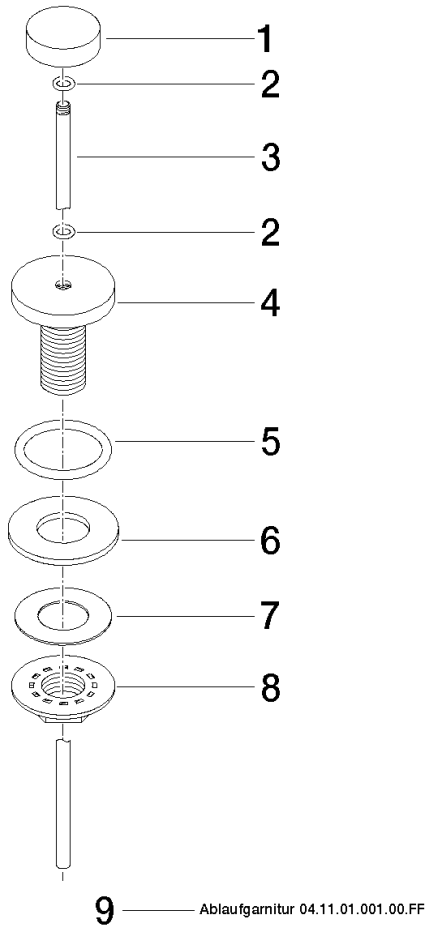

Basin Waste with knob for deck mounting 1 1/4" - Brushed Platinum

IMO

10 200 970

Fits: IMO, LULU, MADISON, MEM, TARA,
CL.1, LISSÉ, VAIA, META, CYO

	Brushed Platinum	10 200 970-06
	Chrome	10 200 970-00
	Platinum	10 200 970-08
	Durabronze (23kt Gold)	10 200 970-09
	Dark Chrome	10 200 970-19
	Light Gold	10 200 970-26
	Brushed Light Gold	10 200 970-27
	Brushed Durabronze (23kt Gold)	10 200 970-28
	Matte Black	10 200 970-33
	Brushed Bronze	10 200 970-42
	Brushed Champagne (22kt Gold)	10 200 970-46
	Champagne (22kt Gold)	10 200 970-47
	Brushed Chrome	10 200 970-93
	Brushed Dark Platinum	10 200 970-99

Basin Waste with knob for deck mounting 1 1/4" - Brushed Platinum

IMO

10 200 970

Only suitable for basins with an overflow.

10 200 970

10 200 970

Parts for other finishes can be found here: [Chrome](#)

Spare parts list

No.	Item Number	Name	Quantity used	Delivery time
1	09 21 33 001-06	handle	1	10
2	09 14 10 007 90	seal	2	2
3	09 31 09 004-06	pull-rod	1	10
4	09 18 40 022-06	sleeve	1	10
5	09 14 10 095 90	seal	1	2
6	09 14 05 012 90	seal	1	2
7	09 14 40 001 90	seal	1	60
8	09 23 10 010 90	nut	1	2
9	90 11 01 001 00-06	pop-up waste	1	10